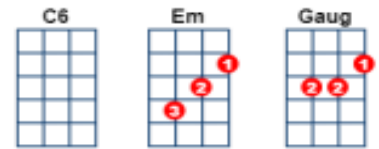

Raining in My Heart key: G, artist: Buddy Holly

(Intro) The G sun is out, the Gaug sky is blue, there's Em not a cloud
to G7 spoil the view, but it's C raining, D7 raining in my G heart D7

Verse 1

The G weather man says Gaug clear today, he Em doesn't know
you've gone G7 away, and it's C raining, D7 raining in my G heart

Bridge

Dm Oh, mise-G-ry, mise-C-ry, C6

Em what's gonna be-A-come of Am me? D7

Verse 2

I G tell my blues they Gaug mustn't show, but Em soon
these tears are G7 bound to flow, 'cause it's C raining,
D7 raining in my G heart D7